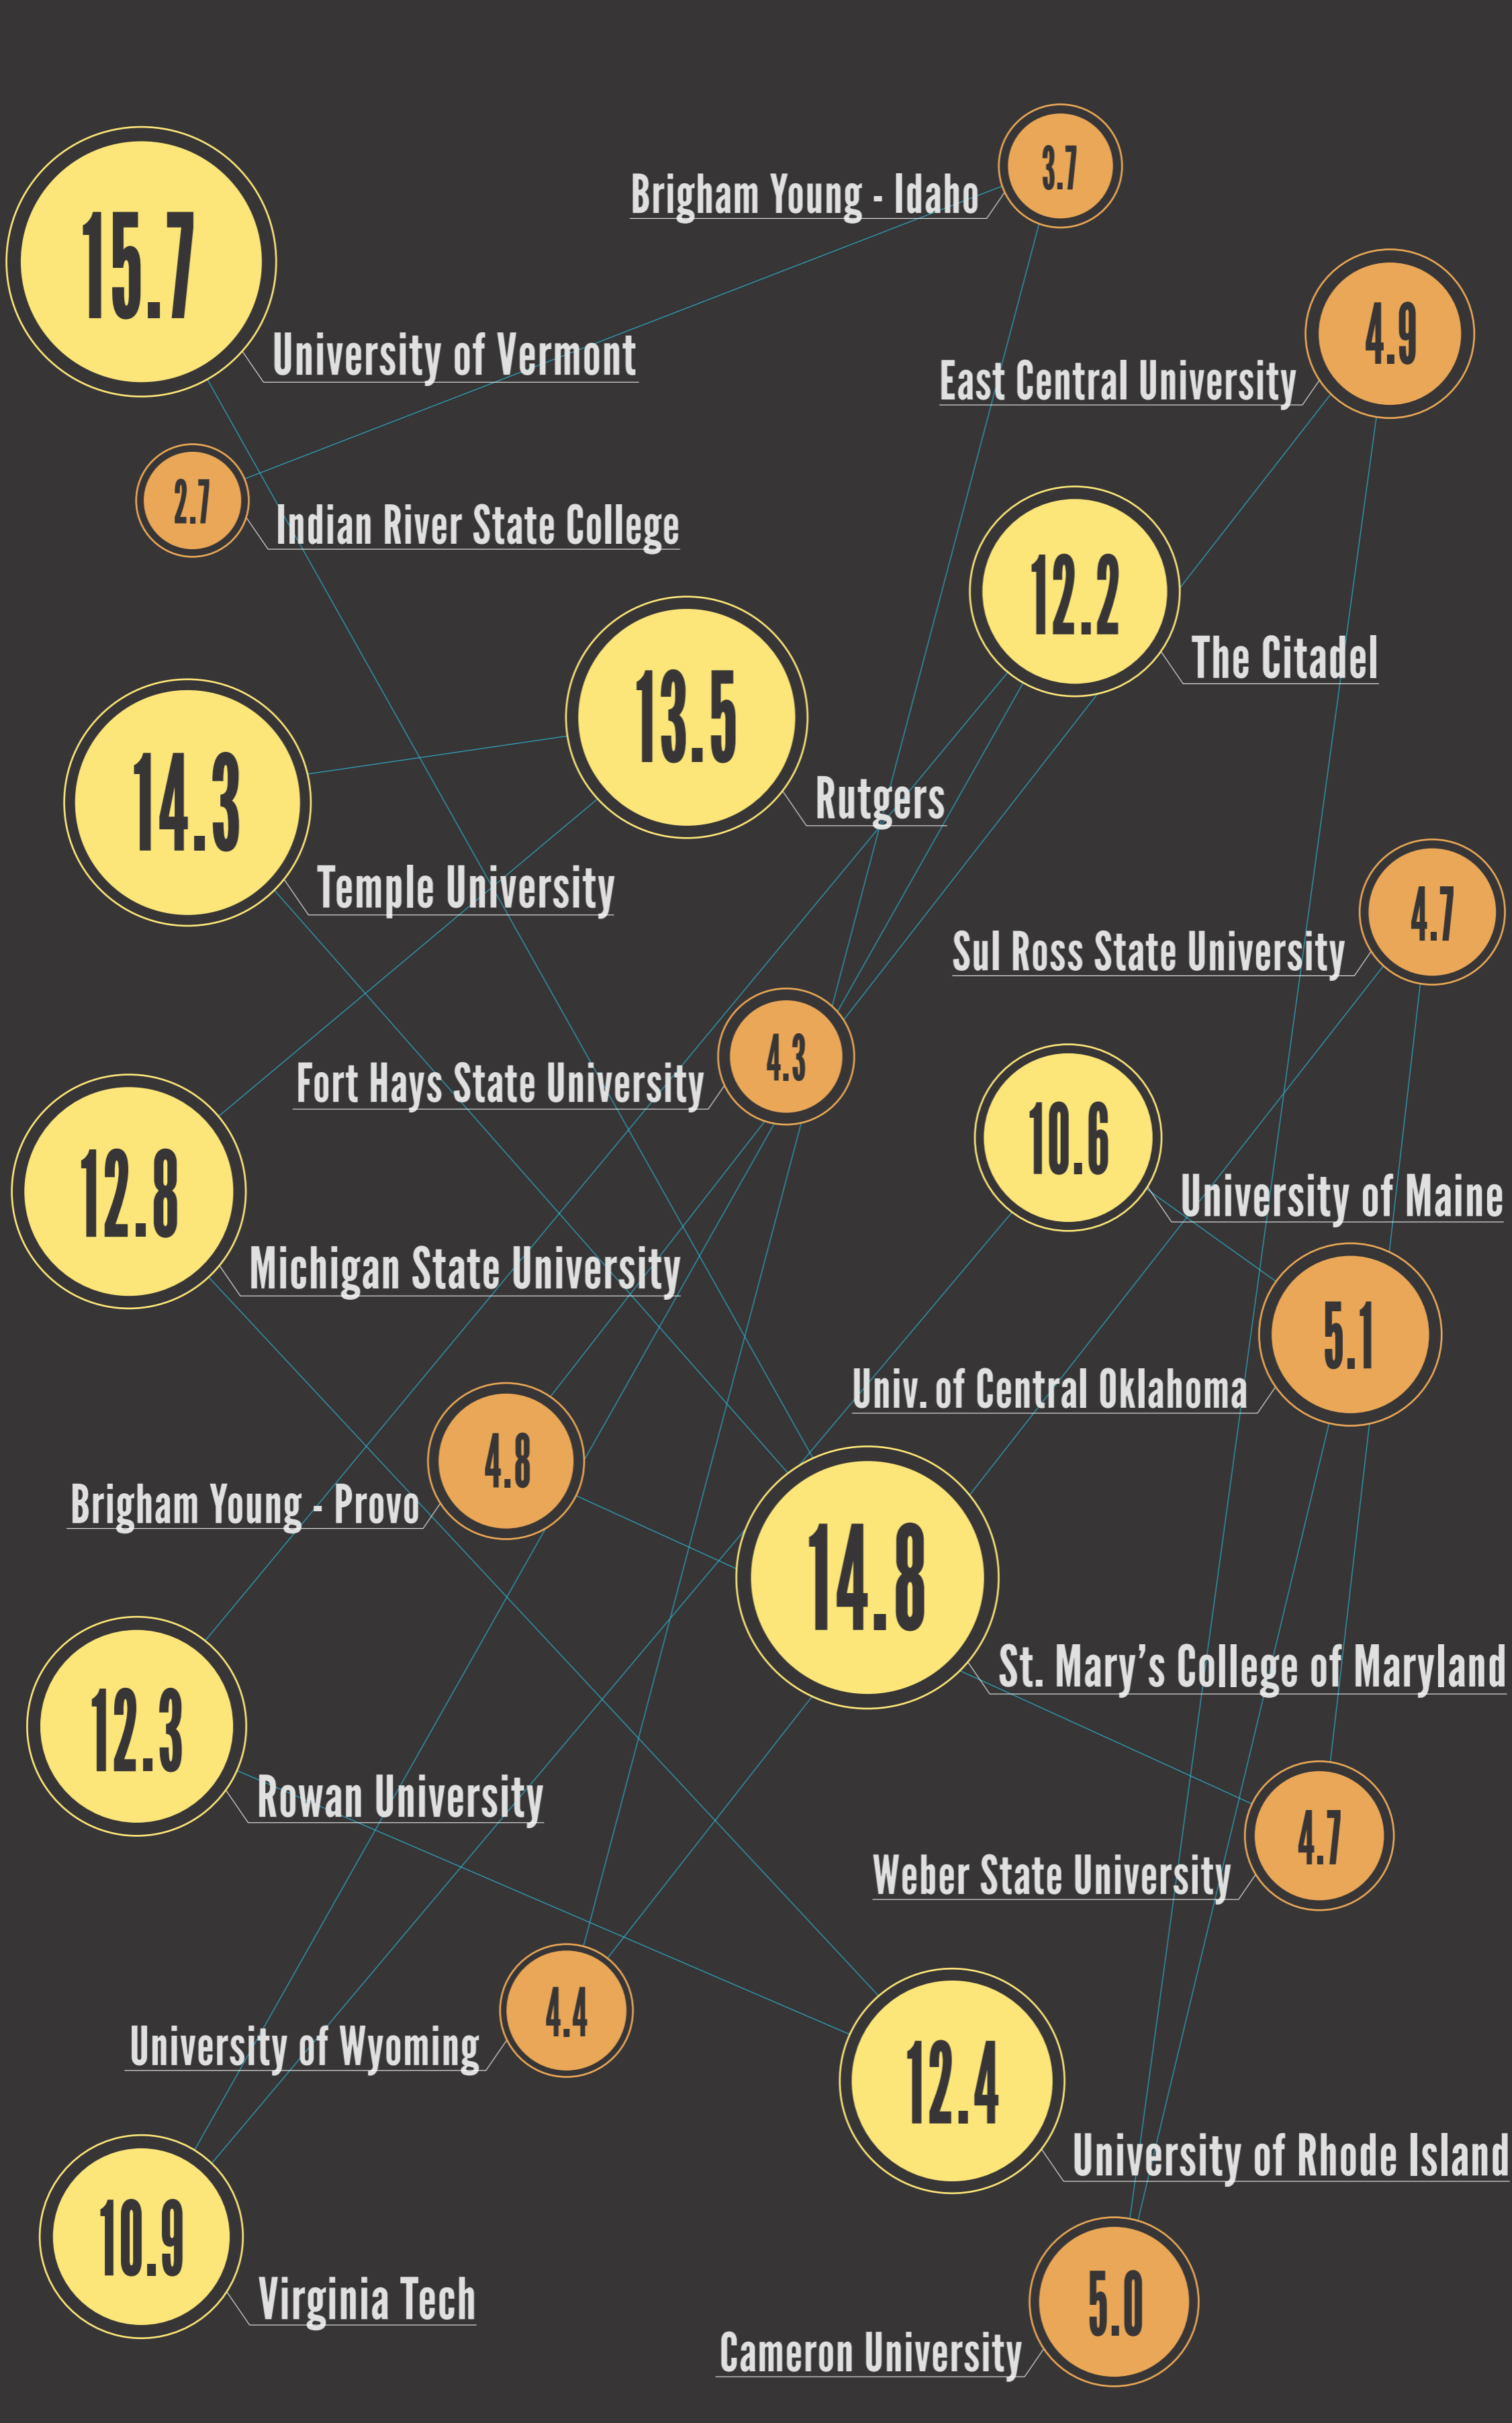

Which A-List Schools have the LOWEST and HIGHEST tuition per school year (in thousands of dollars)?

SHARE WITH FRIENDS

Facebook Twitter Pinterest LinkedIn Google+ [CHECK IT OUT](#)