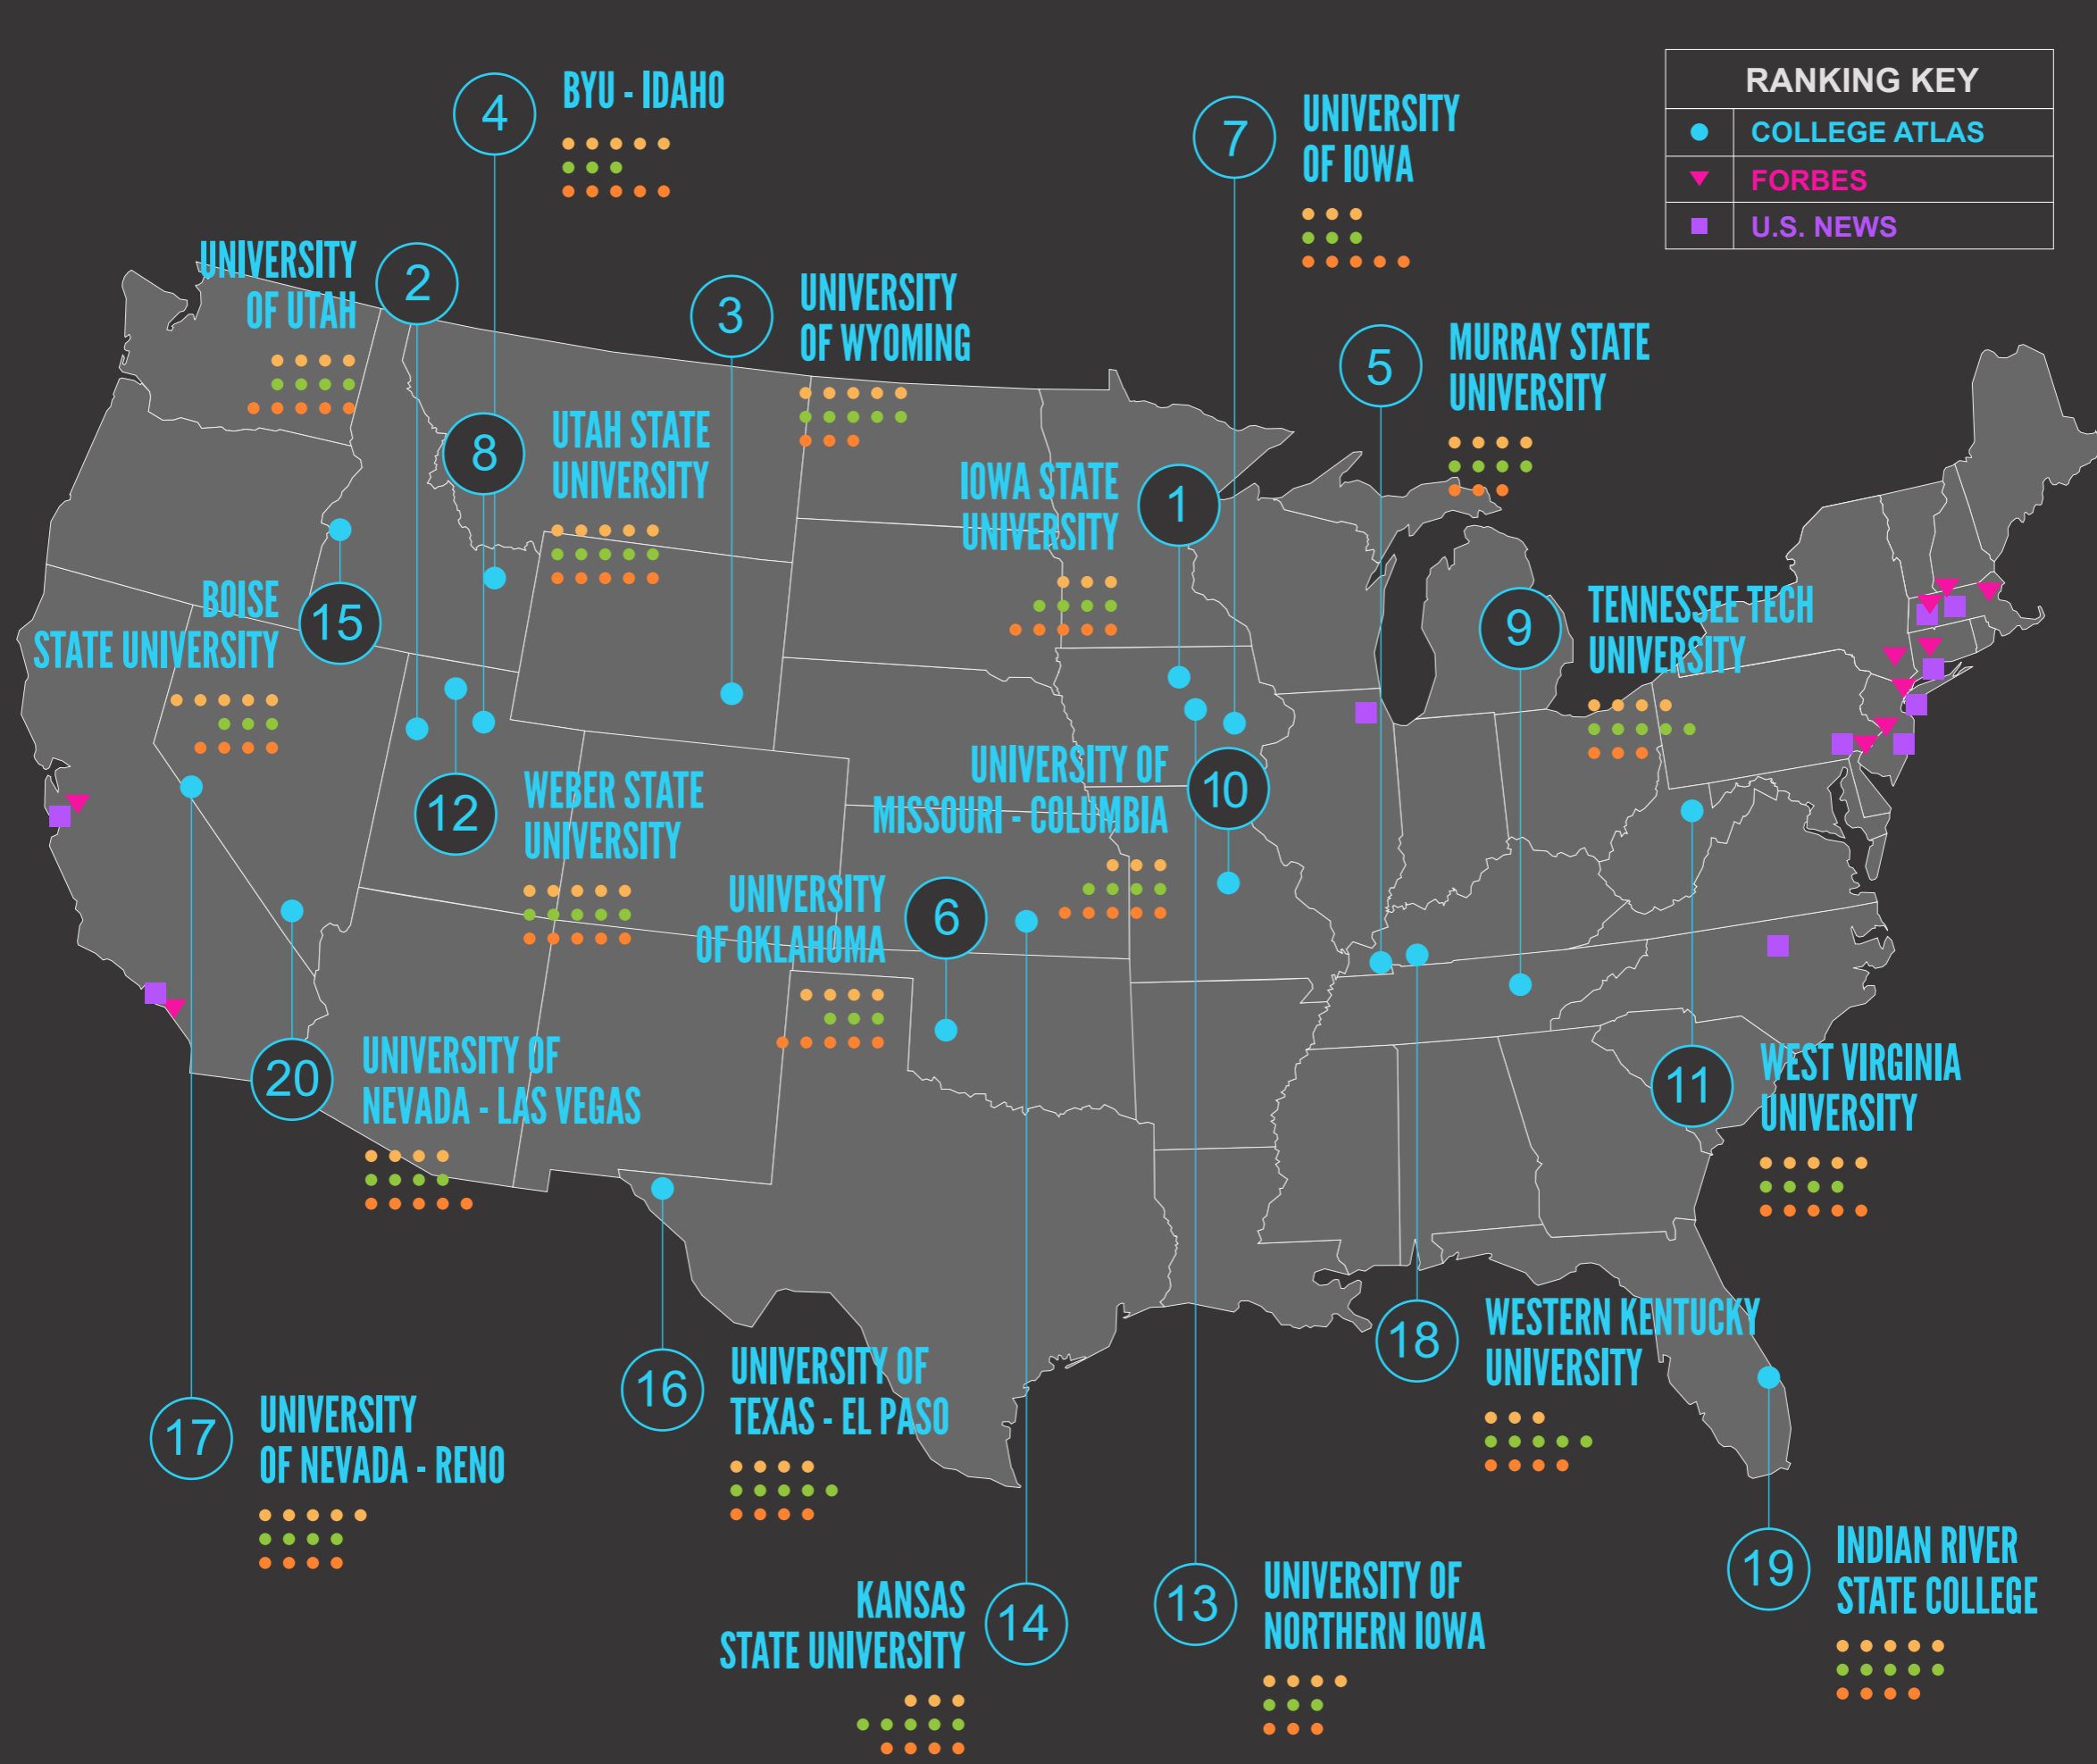

The CollegeAtlas.org A-List ranks U.S. colleges and universities based on Academic Quality as well as Affordability and Accessibility. A-List schools are spread across the country. Schools from other popular college rankings like U.S. News and Forbes are mostly isolated to the East Coast and California (see map below). Did your school make the A-List? [Share this with friends.](#)

7 UNIVERSITY OF IOWA

AFFORDABILITY ●●●●○
ACCEPTANCE RATE ●●●●○
ENROLLMENT ●●●●○

8 UTAH STATE UNIVERSITY

AFFORDABILITY ●●●●○
ACCEPTANCE RATE ●●●●○
ENROLLMENT ●●●●○

9 TENNESSEE TECH UNIVERSITY

AFFORDABILITY ●●●●○
ACCEPTANCE RATE ●●●●○
ENROLLMENT ●●●●○

10 UNIVERSITY OF MISSOURI

AFFORDABILITY ●●●●○
ACCEPTANCE RATE ●●●●○
ENROLLMENT ●●●●○

11 WEST VIRGINIA UNIVERSITY

AFFORDABILITY ●●●●○
ACCEPTANCE RATE ●●●●○
ENROLLMENT ●●●●○

12 WEBER STATE UNIVERSITY

AFFORDABILITY ●●●●○
ACCEPTANCE RATE ●●●●○
ENROLLMENT ●●●●○

16 UNIVERSITY OF TEXAS-EL PASO

AFFORDABILITY ●●●●○
ACCEPTANCE RATE ●●●●○
ENROLLMENT ●●●●○

17 UNIVERSITY OF NEVADA-RENO

AFFORDABILITY ●●●●○
ACCEPTANCE RATE ●●●●○
ENROLLMENT ●●●●○

18 WESTERN KENTUCKY UNIVERSITY